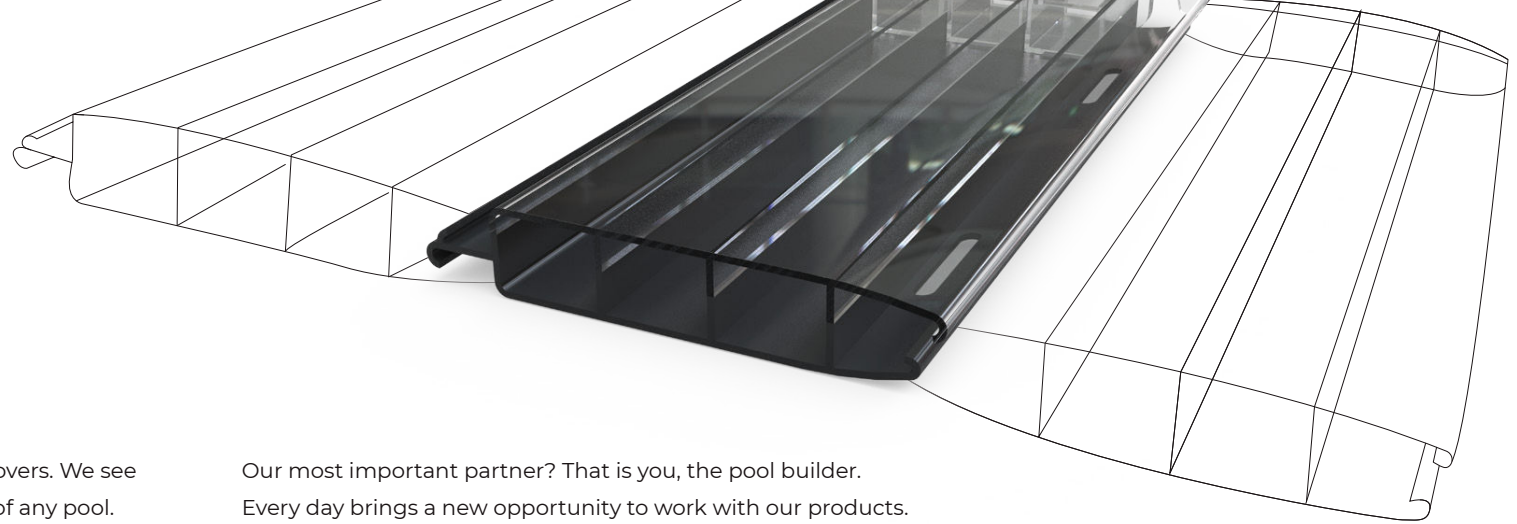

## New slat colour **PC Cobalt Solar**

Aquadeck is proud to present the new PC Cobalt Solar slat. A beautiful polycarbonate slat with solar effect. PC Cobalt Solar has a deep blue chic glow and presents a very natural look.

## Slat **Changed cap colour**

PC Graphite Solar will henceforth be fitted with a 'smoke cap' and transparent sealant. This cap complements the slat beautifully, enhancing the overall style significantly.

PC Solar will now be fitted with a 'black cap' and black sealant. The black caps and sealant lend the slat a much more serene and stylish appearance.