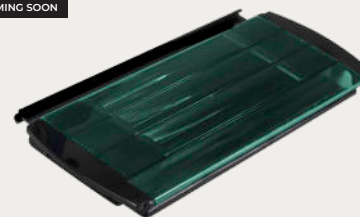

PC Emerald Solar

COMING SOON