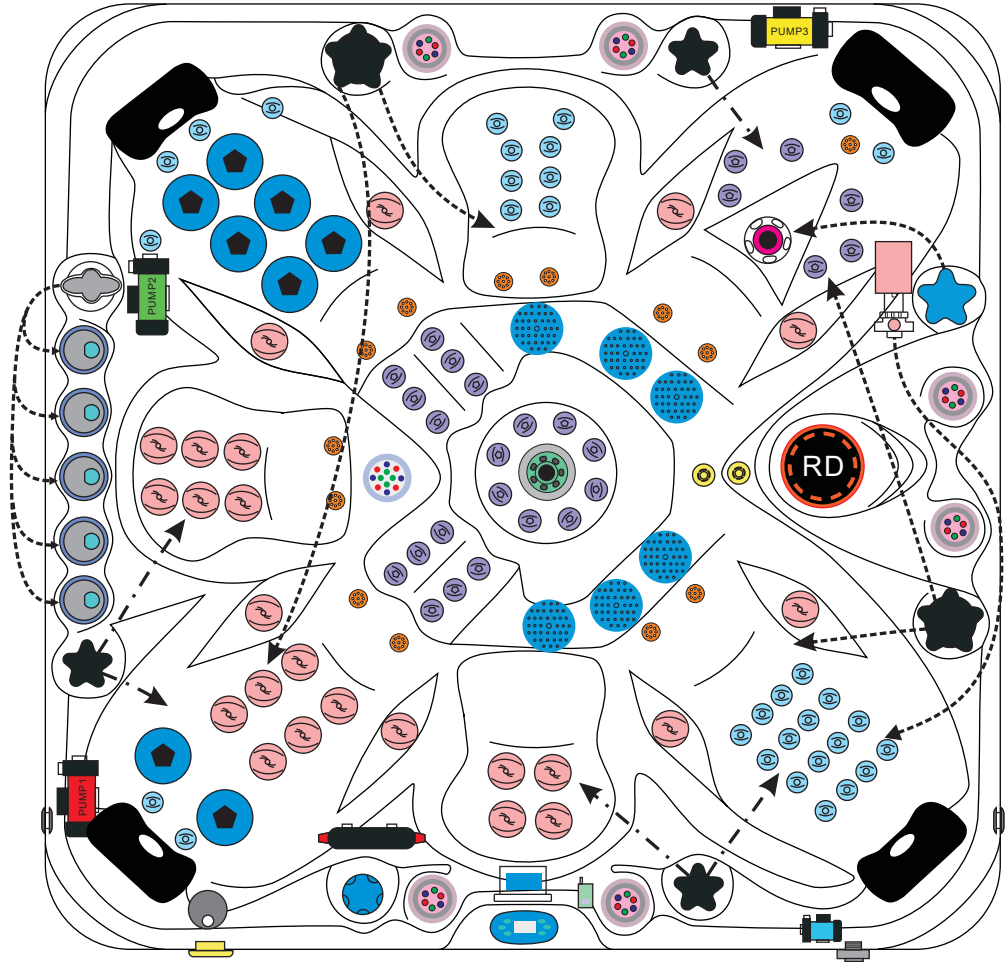

Waterjet 153950	5pcs		Water Control	152198		Speaker	150321
	Clusterjet 150293	26pcs		Water Diverter	150493		Controller & Heater JZ6013x1	152220
	Clusterjet 151322	32pcs		Air Control	150520		Drainage	150511
	Clusterjet 152186	24pcs		Water Diverter	152029		WTC50 Circ. Pump	150817
	Mini Jet 150126	8pcs		Aromatherapy	150560		LP300 Mass. Pump	150818
	Power Jet 150155	1pcs		UV lamp	150777		LP300 Mass. Pump	150818
	Swim Jet 150202	1pc		Pillow	150403		TP800 Display	151061
	Blowerjet 150561	10pcs		Filter lid Black	159111		Water Diverter Pump	150828
	Spa Light 150766	4pcs		Filter 4ch-949	151131			
	Suction 150516	1pc						
	Suction 150517	6pcs