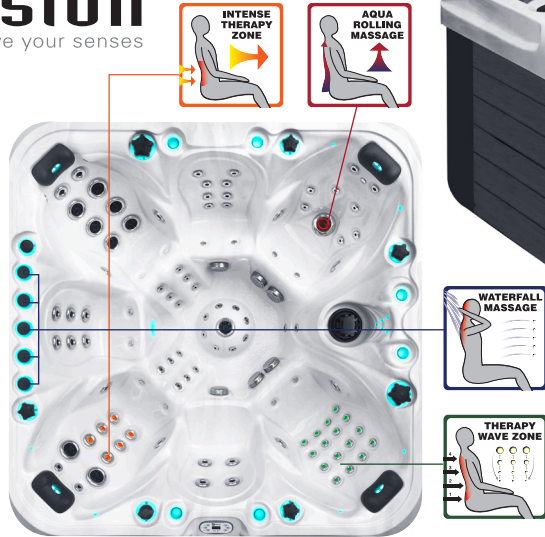

### SPECIFICATIONS/GENERAL

Dimensions LxW x H.....	224 x 224 x 91 cm
Number of Seats.....	7
Number of Loungers.....	0
Capacity in Liter.....	1450
Dry Weight in kg.....	390
Full Weight in kg.....	1840
Shell Material.....	Aristech® Acrylic with Vinylester and Polyester
Synthetic Maintenance Free Cabinet.....	Standard
Removable Side Panels.....	4
Cabinet Material.....	Synthetic
Durable Support System.....	Synthetic
Everlast™ Full Floor Support Material.....	Polyester
High Density Urethane Insulation.....	Standard
Cup Holders.....	6