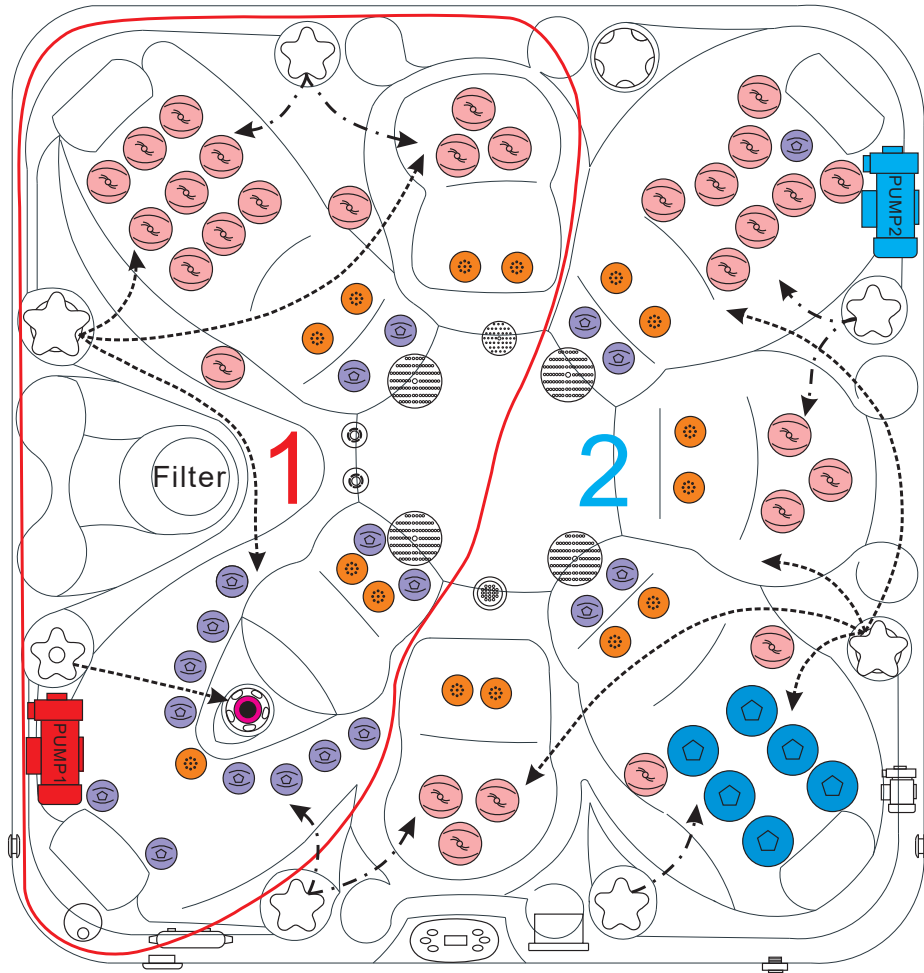

WATER SYSTEM

Total jets.....	66
Water Jets, Stainless Steel.....	58
Air Injector Jets.....	8
Air Control Valve.....	3
Filters / Surface.....	(1) 50 Square Feet
Top Access Skim Filter.....	High-Volume Vortex Skimmer
Floor Drain.....	1
External Drain.....	1
Hi Flow Suctions.....	4
Water Diverter Valve.....	1
5" Massage Jets, Directional, Rotational and Pulsational.....	7
3" Directional Jets.....	34
2" Directional Jets.....	16
Ozone Jets.....	1

PUMP INFORMATION

Massage Pump 1: LX LP300.....	2,2 kW
Massage Pump 2: LX LP300.....	2,2 kW
Filtration Pump: LX WTC50M.....	250 W
Air Pump: LX AP300.....	300 W

ELECTRICAL SYSTEM

Voltage.....	230/380 V
Amperage.....	230V - 20A / 380V - 16A
Full Flow Electric Heater.....	3 kW
Control System.....	Balboa BP600
Light (18 x Multi Color LED).....	Standard
Electronic Topside Control.....	Balboa TP600

JOY

PASSION SPAS SIGNATURE COLLECTION

passion
spas | love your senses

POWER SUPPLY
1x 20A/230V or
1x 16A/380V

	Clusterjet 150293	17pcs		Water Diverter	150493		Speaker	151622
	Mini Jet 150126	30pcs		Air Control	150520		Controller & Heater JZ6013x1	152220
	Power Jet 150155	6pcs		Optional Air Pump	150827		Drainage	150511
	Swim Jet 150202	1pc		Water Diverter	152029		WTC50 Circ. Pump	150817
	Blowerjet 150561	15pcs		Aromatherapy	150560		LP300 Mass. Pump	150818
	Spa Light 150781	1pc		UV lamp	150777		LP300 Mass. Pump	150818
	Suction 150516	1pc		Pillow	150403		TP600 Display	151059
	Suction 150517	4pcs		Filter lid Black	159111			
				Filter 4ch-949	151131			