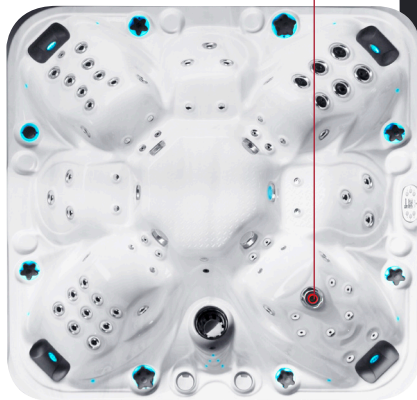

JOY

PASSION SPAS SIGNATURE COLLECTION

passion
spas | love your senses

SPECIFICATIONS/GENERAL

Dimensions LxW x H.....	225 x 225 x 91 cm
Number of Seats.....	7
Capacity in Liter.....	1345
Dry Weight in kg.....	395
Full Weight in kg.....	1740
Shell Material.....	Aristech® Acrylic with Vinylester and Polyester
Synthetic Maintenance Free Cabinet.....	Standard
Removable Side Panels.....	4
Cabinet Material.....	Synthetic
Durable Support System.....	Synthetic
Everlast™ Full Floor Support Material.....	Polyester
High Density Urethane Insulation.....	Standard
Cup Holders.....	6

WATER SYSTEM

Total jets.....	66
Water Jets, Stainless Steel.....	58
Air Injector Jets.....	8
Air Control Valve.....	3
Filters / Surface.....	(1) 50 Square Feet
Top Access Skim Filter.....	High-Volume Vortex Skimmer
Floor Drain.....	1
External Drain.....	1
Hi Flow Suctions.....	4
Water Diverter Valve.....	1
5" Massage Jets, Directional, Rotational and Pulsational.....	7
3" Directional Jets.....	34
2" Directional Jets.....	16
Ozone Jets.....	1

SPECIAL FEATURES

Soft Air Massage System.....	Standard
Molded Headrest Soft Pillows with LED Light.....	4
StarBrite Interior LED Light System.....	Standard
Audio System with iPod docking station, 2 built-in speakers.....	Standard
Exterior Corner LED Lighting.....	2
Aromatherapy System.....	Standard
Ozone Sanitation System.....	Standard
Synergy Water Maintenance System.....	Standard
Ultra Efficient Dual-Wrap Cabinet Insulation.....	Standard
5/4 Ultra Efficient Walk-On Cover.....	Standard
Wifi Ready.....	Standard

PUMP INFORMATION

Massage Pump 1: LX LP300.....	2,2 kW
Massage Pump 2: LX LP300.....	2,2 kW
Filtration Pump: LX WTC50M.....	250 W
Air Pump: LX AP300.....	300 W

ELECTRICAL SYSTEM

Voltage.....	230/380 V
Amperage.....	230V - 20A / 380V - 16A
Full Flow Electric Heater.....	3 kW
Control System.....	Balboa BP600
Light (18 x Multi Color LED).....	Standard
Electronic Topside Control.....	Balboa TP600