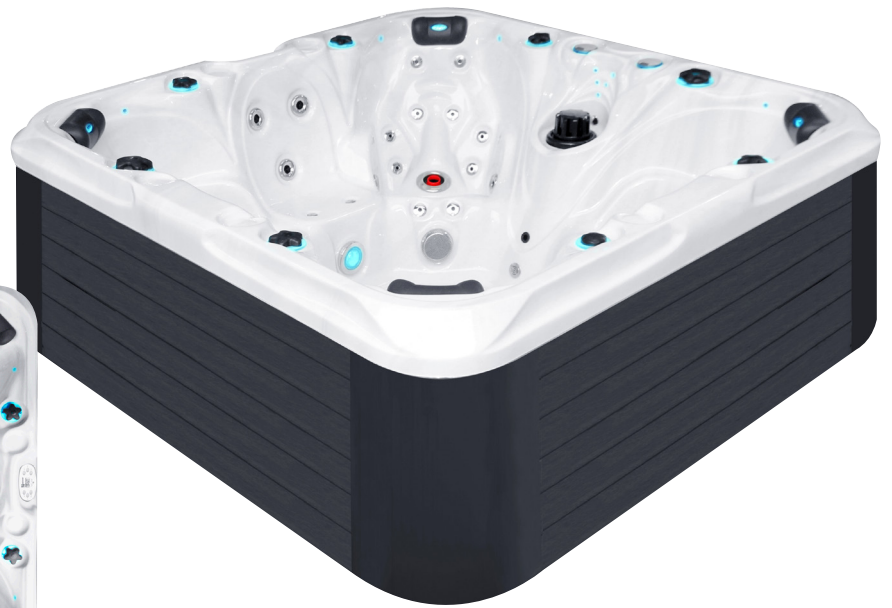

JOY

PASSION SPAS SIGNATURE COLLECTION

passion
spas | love your senses

SPECIFICATIONS/GENERAL

Dimensions LxW x H.....	225 x 225 x 91 cm
Number of Seats.....	7
Capacity in Liter.....	1345
Dry Weight in kg.....	395
Full Weight in kg.....	1740
Shell Material.....	Aristech® Acrylic with Vinylester and Polyester
Synthetic Maintenance Free Cabinet.....	Standard
Removable Side Panels.....	4
Cabinet Material.....	Synthetic
Durable Support System.....	Synthetic
Everlast™ Full Floor Support Material.....	Polyester
High Density Urethane Insulation.....	Standard
Cup Holders.....	6

WATER SYSTEM

Total jets.....	66
Water Jets, Stainless Steel.....	58
Air Injector Jets.....	8
Air Control Valve.....	3
Filters / Surface.....	(1) 50 Square Feet
Top Access Skim Filter.....	High-Volume Vortex Skimmer
Floor Drain.....	1
External Drain.....	1
Hi Flow Suctions.....	4
Water Diverter Valve.....	1
5" Massage Jets, Directional, Rotational and Pulsational.....	7
3" Directional Jets.....	34
2" Directional Jets.....	16
Ozone Jets.....	1

SPECIAL FEATURES

Soft Air Massage System.....	Standard
Molded Headrest Soft Pillows with LED Light.....	4
StarBrite Interior LED Light System.....	Standard
Audio System with iPod docking station, 2 built-in speakers.....	Standard
Exterior Corner LED Lighting.....	2
Aromatherapy System.....	Standard
Ozone Sanitation System.....	Standard
Synergy Water Maintenance System.....	Standard
Ultra Efficient Dual-Wrap Cabinet Insulation.....	Standard
5/4 Ultra Efficient Walk-On Cover.....	Standard
Wifi Ready.....	Standard

PUMP INFORMATION

Massage Pump 1: LX LP300.....	2,2 kW
Massage Pump 2: LX LP300.....	2,2 kW
Filtration Pump: LX WTC50M.....	250 W
Air Pump: LX AP300.....	300 W

ELECTRICAL SYSTEM

Voltage.....	230/380 V
Amperage.....	230V - 20A / 380V - 16A
Full Flow Electric Heater.....	3 kW
Control System.....	Balboa BP600
Light (18 x Multi Color LED).....	Standard
Electronic Topside Control.....	Balboa TP600