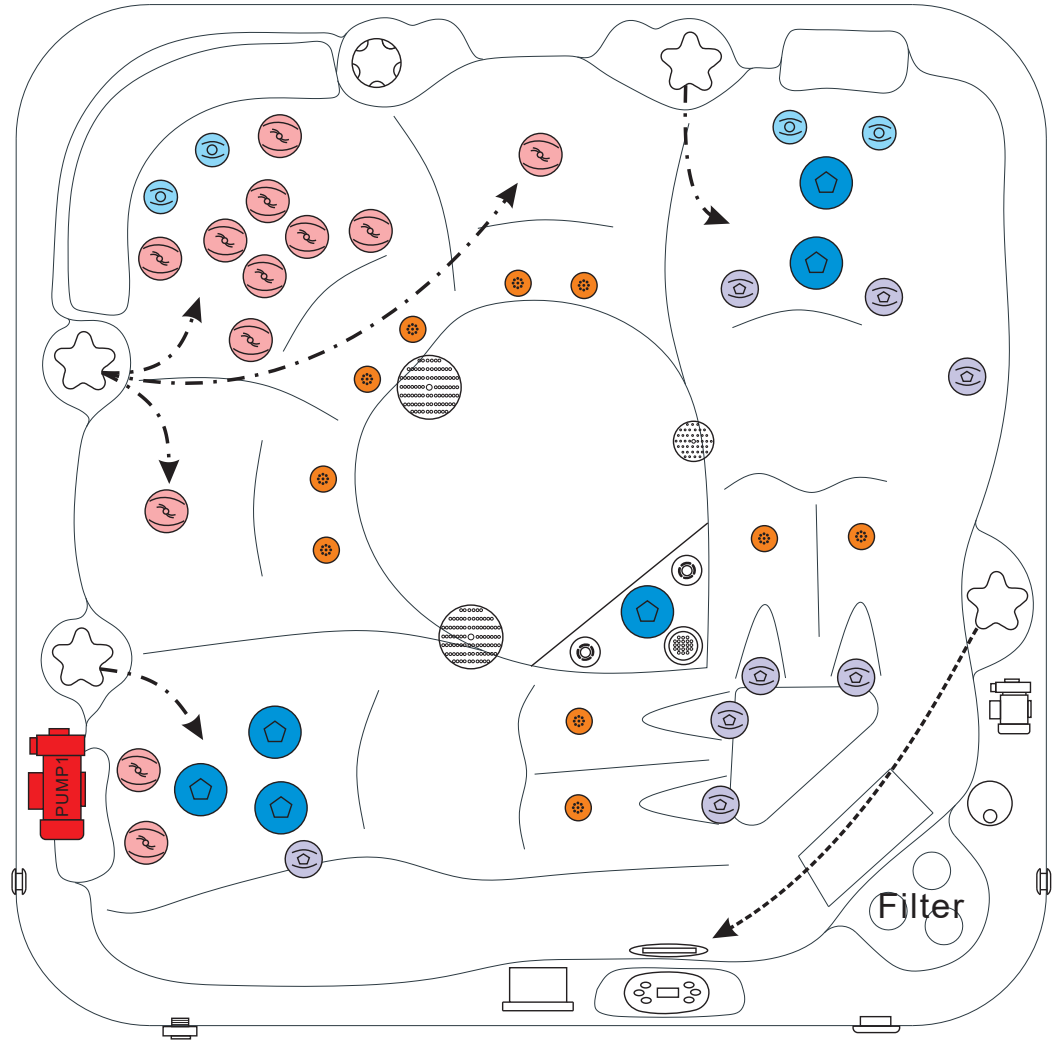

WATER SYSTEM

Total jets.....	40
Water Jets, Stainless Steel.....	30
Air Injector Jets.....	10
Air Control Valve.....	4
Filters / Surface.....	(2) 50 Square Feet
Top Access Skim Filter.....	High-Volume Vortex Skimmer
Floor Drain.....	1
External Drain.....	1
Hi Flow Suctions.....	2
5" Massage Jets, Directional, Rotational and Pulsational.....	5
3" Rotational Jets.....	12
2" Directional Jets.....	12
Ozone Jets.....	1

PUMP INFORMATION

Massage Pump 1: LX LP300.....	2.2 kw
Filtration Pump: LX WTC50M.....	250w
Air Pump: LX AP300.....	300w

ELECTRICAL SYSTEM

Voltage.....	230/380 V
Amperage.....	16A-230V/2x16A-230V
Full Flow Electric Heater.....	3 kw
Control System.....	Balboa GS510DZ
Light (18 x Multi Color LED).....	Standard
Electronic Topside Control.....	Balboa VL801D

passion
spas | love your senses

RELAX

PASSION SPAS PURE COLLECTION

POWER SUPPLY
1x 16A/230V or
2x 16A/230V

	Clusterjet 150293	8pcs		Air Pump	150827		Controller & Heater 151103 GS510DZ
	Clusterjet 151322	4pcs		Air Control	150520		Drainage 150511
	Mini Jet 150126	12pcs		Aromatherapy	150560		WTC50 Circ. Pump 150817
	Power Jet 150155	6pcs		Pillow	150403		LP300 Mass. Pump 150818
	Blowerjet 150561	10pcs		Corner Pillow	150387		VL801D Display 151075
	Spa Light 150766	1pc		Skimmer Front Filter 6ch-940	150928 151140		
	Suction 150516	1pc					
	Suction 150517	2pcs					