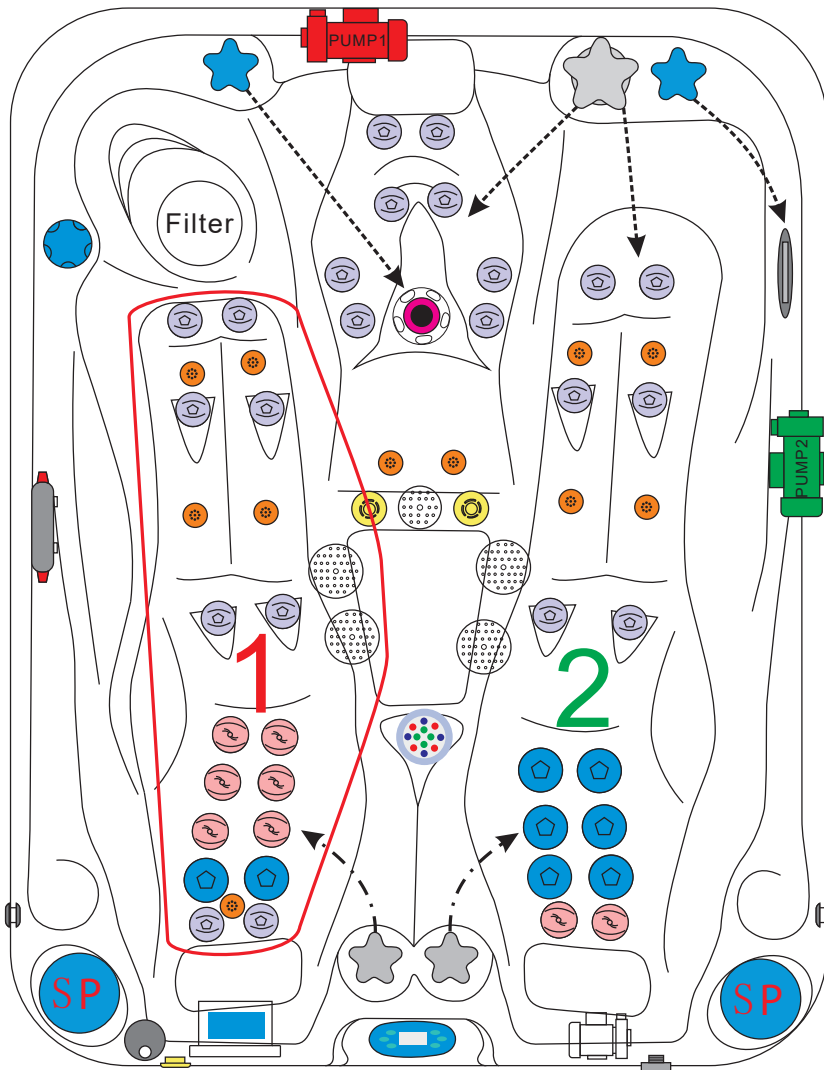

SOULMATE

PASSION SPAS SIGNATURE COLLECTION

passion
spas | love your senses

SPECIFICATIONS/GENERAL

Dimensions L x W x H.....	213 x 165 x 84 cm
Number of Seats.....	1
Number of Loungers.....	2
Capacity in Liter.....	870
Dry Weight in kg.....	240
Full Weight in kg.....	1110
Shell Material.....	Aristech® Acrylic with Vinylester and Polyester
Synthetic Maintenance Free Cabinet.....	Standard
Removable Side Panels.....	4
Cabinet Material.....	Synthetic
Durable Support System.....	Synthetic
Everlast™ Full Floor Support Material.....	Polyester
High Density Urethane Insulation.....	Standard
Cupholders.....	2

PUMP INFORMATION

Massage Pump 1: LX LP300.....	2,2 kW
Massage Pump 2: LX LP300.....	2,2 kW
Filtration Pump: LX WTC50M.....	250W
Air Pump: LX AP300.....	300W

ELECTRICAL SYSTEM

Voltage.....	230/380 V
Amperage.....	230V-20A/380V-16A
Full Flow Electric Heater.....	3 kW
Control System.....	Balboa BP600
Light (18 x Multi Color LED).....	Standard
Electronic Topside Control.....	Balboa TP600

SOULMATE

PASSION SPAS SIGNATURE COLLECTION

POWER SUPPLY
 1x 20A/230V or
 1x 16A/380V

	Clusterjet 150293	24pcs		Water Diverter	150493		Speaker	150321
	Mini Jet 150126	8pcs		Air Control	150520		Controller & Heater JZ6013x1	152220
	Power Jet 150155	8pcs		Water Diverter	152029		Drainage	150511
	Swim Jet 150202	1pc		Aromatherapy	150560		WTC50 Circ. Pump	150817
	Blowerjet 150561	11pcs		Pillow	150403		LP300 Mass. Pump	150818
				Filter lid Black	159111		LP300 Mass. Pump	150818
				Filter 4ch-949	151131		TP600 Display	151059
				Suction	150516			
				Suction	150517			