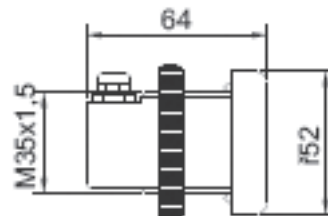

## WELLDANA® SPA LIGHTS

Welldana® Spa Light. Only for use with safety transformer.

Type	64-202000-1	64-202100-1	64-202400
Model	1 & 8	1 & 8	1 & 8
Volt	12	12	12
Watt	35	35	50
IP/spa water side	68	68	68
IP/spa back side	25	25	25
Diameter. Front-ring mm	52	52	70
Install the spa light, demand a hole in mm	36	36	50
Cable output	Back	Side	Back