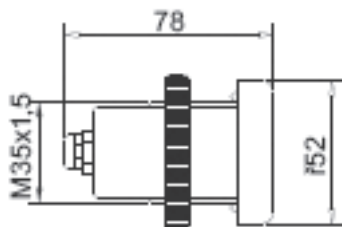

## WELLDANA® SPA LIGHTS

Welldana® Spa Light. Only for use with safety transformer.

Type	64-202000-1	64-202100-1	64-202400
Model	1 & 8	1 & 8	1 & 8
Volt	12	12	12
Watt	35	35	50
IP/spa water side	68	68	68
IP/spa back side	25	25	25
Diameter. Front-ring mm	52	52	70
Install the spa light, demand a hole in mm	36	36	50
Cable output	Back	Side	Back