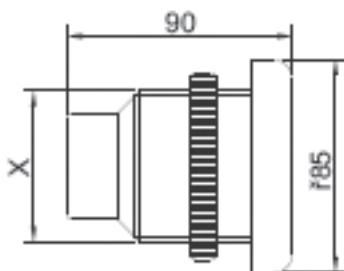

## WELLDANA® SPA LIGHTS

Welldana® Spa Light. Only for use with safety transformer.

Type	64-202000-1	64-202100-1	64-202400
Model	1 & 8	1 & 8	1 & 8
Volt	12	12	12
Watt	35	35	50
IP/spa water side	68	68	68
IP/spa back side	25	25	25
Diameter. Front-ring mm	52	52	70
Install the spa light, demand a hole in mm	36	36	50
Cable output	Back	Side	Back