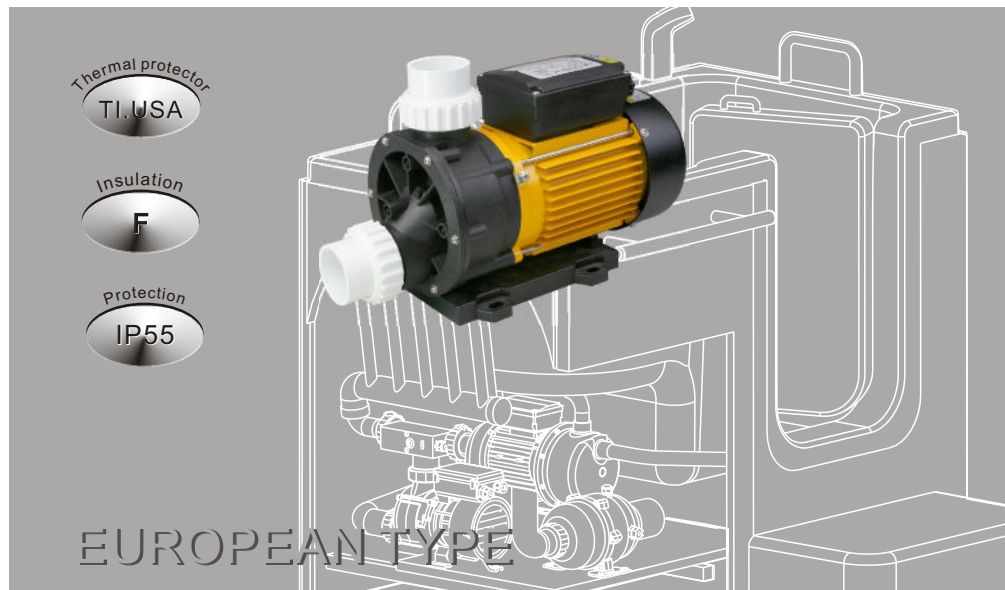

Performance curves

Technical parameter list

Model	Qmax (l/min)	Hmax (m)	V/Hz	Power(P1)		(Amps)	Fitting size (mm)	G.W (Kg)	Packing size (mm)
				kW	HP				
TDA75	250	12	220-240/50	0.55	0.75	3.2	48.5or50	7.8	380×180×250
TDA100	300	12	220-240/50	0.75	1.0	3.8	48.5or50	8.3	380×180×250
TDA150	380	16	220-240/50	1.1	1.5	5.8	48.5or50	11.4	435×220×270